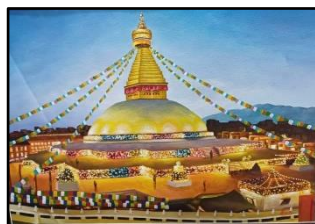

- MAITHILI
- BHOJPURI
- THARU
- TAMANG

NATIONAL FLOWER
RED RHODODENDRON

NATIONAL
ANIMAL

DANCES

MARUNI NRITYA

GHATU NRITYA

NATIONAL SPORT
VOLLEYBALL

NATIONAL TREE
RHODODENDRO

NATIONAL BIRD
HIMALAYAN MONAL

NATIONAL FRUIT
HIMALAYAN
YELLOW BERRIES

FESTIVALS: BUDDHA
JAYANTI

NATIONAL PLACES

BOUDHANATH STUPA

SWAYAMBHUNATH
TEMPLE

HIMALAYAN
MOUNTAINS